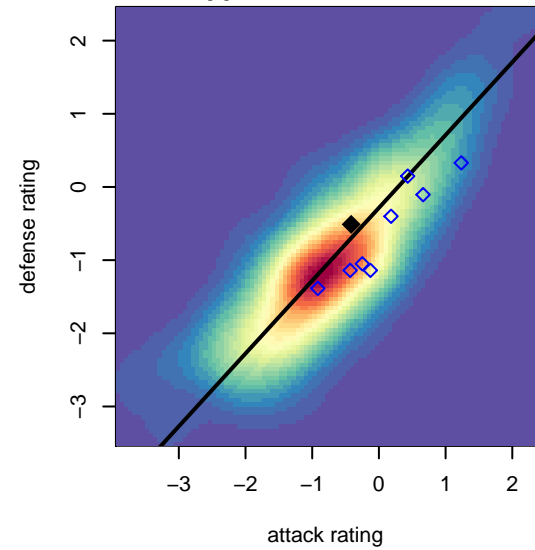

Kidsports McKenzie Strykers FC G02
 Dots are actual minus expected GF (blue circles) and GA (red triangles).
 Blue line is smoothed change in attack strength. Red is smoothed change in defense strength.

**attack and defense variance (black dot)
relative to other teams
and top 10 in region**

**attack and defense rating
relative to others at age
and all opponents in last 13 months**

**attack and defense rating
relative to others at age
and all opponents in last 13 months**

Performance relative to 13 month average

Performance relative to 13 month average

Distribution of opponents
 Red = Lose zone, Blue = Win zone, Green = Even
 Black line separates win/lose zones

lot. A=Neither has attack advantage, B=Opponent has both attack and defense advantage, C=Opponent has both attack and defense disadvantage, D=Both have