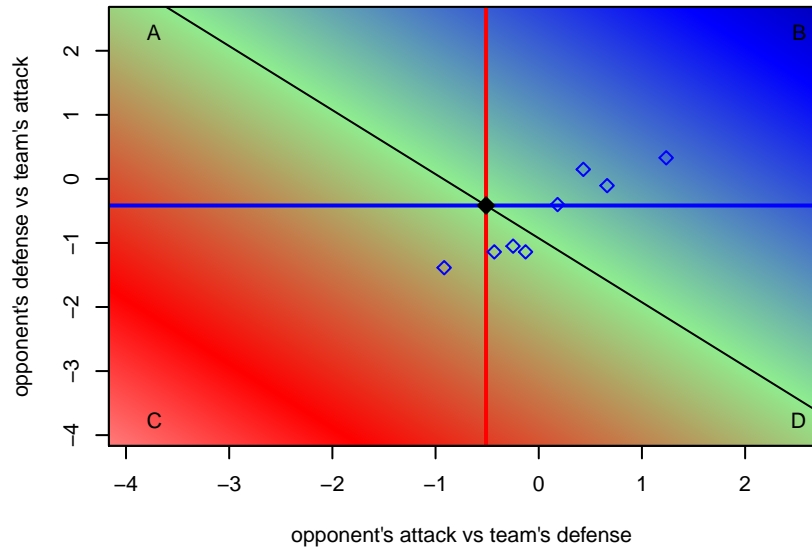

Kidsports McKenzie Strykers FC G02
 Dots are actual minus expected GF (blue circles) and GA (red triangles).
 Blue line is smoothed change in attack strength. Red is smoothed change in defense strength.

**attack and defense variance (black dot)
relative to other teams
and top 10 in region**

**attack and defense rating
relative to others at age
and all opponents in last 13 months**

**attack and defense rating
relative to others at age
and all opponents in last 13 months**

Performance relative to 13 month average

Performance relative to 13 month average

Distribution of opponents
 Red = Lose zone, Blue = Win zone, Green = Even
 Black line separates win/lose zones

lot. A=Neither has attack advantage, B=Opponent has both attack and defense advantage, C=Opponent has both attack and defense disadvantage, D=Both have