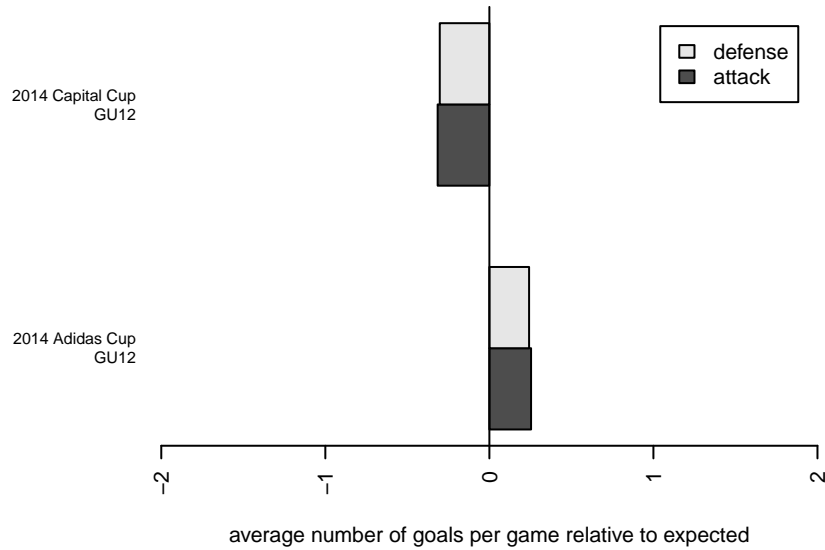

Kidsports McKenzie Strykers FC G02
 Dots are actual minus expected GF (blue circles) and GA (red triangles).
 Blue line is smoothed change in attack strength. Red is smoothed change in defense strength.

**attack and defense variance (black dot)
relative to other teams
and top 10 in region**

**attack and defense rating
relative to others at age
and all opponents in last 13 months**

**attack and defense rating
relative to others at age
and all opponents in last 13 months**

Performance relative to 13 month average

Performance relative to 13 month average

Distribution of opponents
 Red = Lose zone, Blue = Win zone, Green = Even
 Black line separates win/lose zones

lot. A=Neither has attack advantage, B=Opponent has both attack and defense advantage, C=Opponent has both attack and defense disadvantage, D=Both have