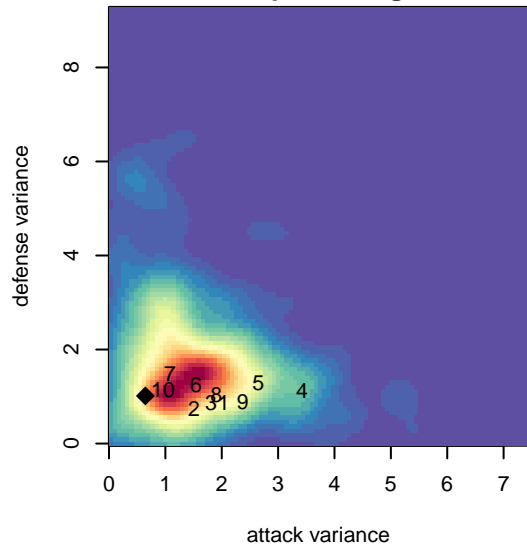

Kidsports McKenzie Strykers FC G02

, OR
 G02 total strength=666
 attack=0.66 defense=0.6

alt names used:
 McKenzie Strykers FC
 Kidsports McKenzie Strykers FC

Venues played:
 2014 Capital Cup GU12
 2014 Adidas Cup GU12

Kidsports McKenzie Strykers FC G02
 Dots are actual minus expected GF (blue circles) and GA (red triangles).
 Blue line is smoothed change in attack strength. Red is smoothed change in defense strength.

**attack and defense variance (black dot)
relative to other teams
and top 10 in region**

**attack and defense rating
relative to others at age
and all opponents in last 13 months**

**attack and defense rating
relative to others at age
and all opponents in last 13 months**